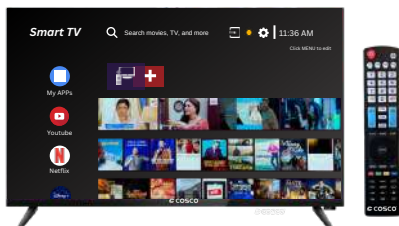

32" Led Tv
4 Core - 1GB ROM - 8GB RAM - BOE Panel - BT Voice Remote - Double HDMI