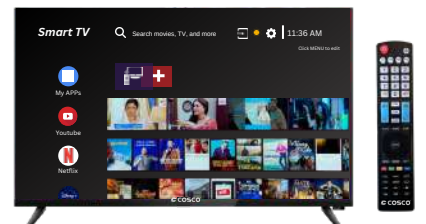

32" Led Tv
4 Core - 1GB ROM - 8GB RAM - BOE Panel - Double HDMI